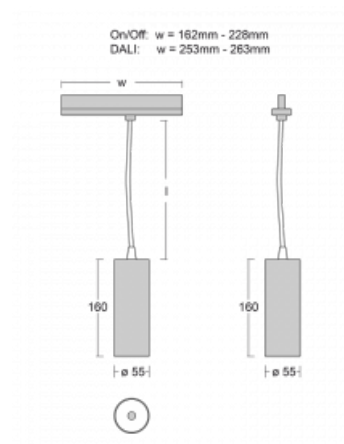

Technical drawing

Type of installation	3 circuit track
Light distribution	Direct
Luminaire shape	Circular
Colour of the luminaires	White
Material	Aluminium
Lifetime	L80/B20 50 000 hours
Warranty	60 months
Description of luminaires	Luminaire 3 circuit track
Dimensions	∅ 55 mm × 160 mm
Weight	0.5 kg
Light source	LED MODUL
Type of optical system	Reflector
Luminous flux	1750 lm ± 10 %
Colour Temperature	4000 K cool white
Luminous efficacy	88 lm/W
MacAdam Light source	3
Colour rendering index	90
Luminaire power input	20 W ± 10 %
Connection of the luminaires	DALI dimmable
Electrical voltage	220-240V
Frequency	50/60Hz