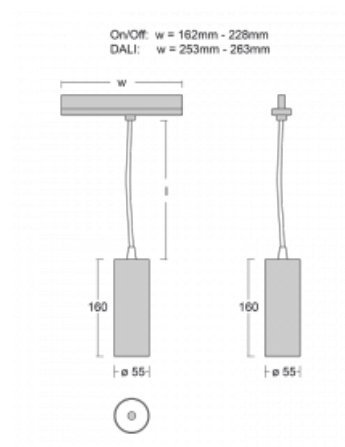

Technical drawing

Type of installation	3 circuit track
Light distribution	Direct
Luminaire shape	Circular
Colour of the luminaires	Silver
Material	Aluminium
Lifetime	L80/B20 50 000 hours
Warranty	5 years
Description of luminaires	Luminaire 3 circuit track
Dimensions	∅ 55 mm × 160 mm
Weight	0.5 kg
Light source	LED MODUL
Type of optical system	Reflector
Luminous flux*	1750 lm
Colour Temperature	4000 K cool white
Luminous efficacy	88 lm/W
MacAdam Light source	3
Colour rendering index	90