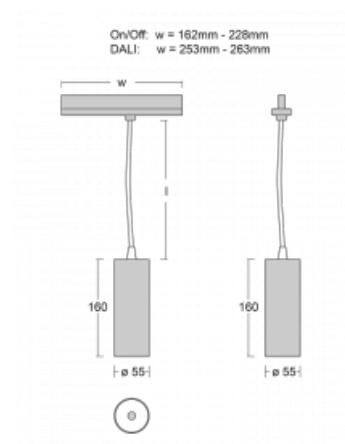

Technical drawing

Type of installation	3 circuit track
Light distribution	Direct
Luminaire shape	Circular
Colour of the luminaires	Silver
Material	Aluminium
Lifetime	L80/B20 50 000 hours
Warranty	60 months
Description of luminaires	Luminaire 3 circuit track
Dimensions	∅ 55 mm × 160 mm
Weight	0.5 kg
Light source	LED MODUL
Type of optical system	Reflector
Luminous flux	1750 lm ± 10 %
Colour Temperature	4000 K cool white
Luminous efficacy	88 lm/W
MacAdam Light source	3
Colour rendering index	90
Luminaire power input	20 W ± 10 %
Connection of the luminaires	DALI dimmable
Electrical voltage	220-240V
Frequency	50/60Hz