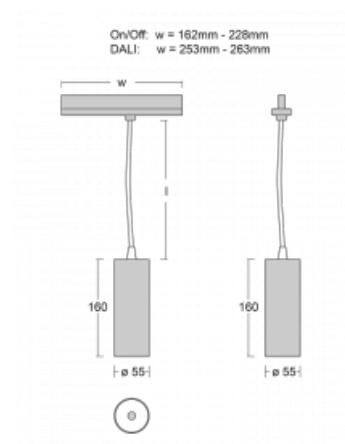

## Technical drawing

Type of installation	3 circuit track
Light distribution	Direct
Luminaire shape	Circular
Colour of the luminaires	Black
Material	Aluminium
Lifetime	L80/B20 50 000 hours
Warranty	60 months
Description of luminaires	Luminaire 3 circuit track
Dimensions	ø 55 mm × 160 mm
Weight	0.5 kg
Light source	LED MODUL
Type of optical system	Reflector
Luminous flux	1750 lm ± 10 %
Colour Temperature	4000 K cool white
Luminous efficacy	88 lm/W
MacAdam Light source	3
Colour rendering index	90
Luminaire power input	20 W ± 10 %
Connection of the luminaires	DALI dimmable
Electrical voltage	220-240V
Frequency	50/60Hz