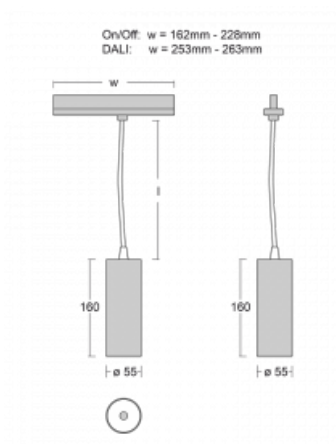

Technical drawing

Type of installation	3 circuit track
Light distribution	Direct
Luminaire shape	Circular
Colour of the luminaires	Black
Material	Aluminium
Lifetime	L80/B20 50 000 hours
Warranty	5 years
Description of luminaires	Luminaire 3 circuit track
Dimensions	∅ 55 mm × 160 mm
Weight	0.5 kg
Light source	LED MODUL
Type of optical system	Reflector
Luminous flux*	1750 lm
Colour Temperature	4000 K cool white
Luminous efficacy	88 lm/W
MacAdam Light source	3
Colour rendering index	90