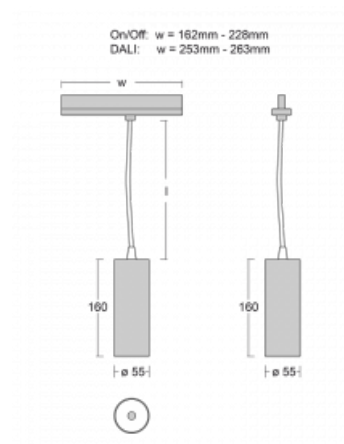

**Technical drawing**

Type of installation	3 circuit track
Light distribution	Direct
Luminaire shape	Circular
Colour of the luminaires	White
Material	Aluminium
Lifetime	L80/B20 50 000 hours
Warranty	60 months
Description of luminaires	Luminaire 3 circuit track
Dimensions	ø 55 mm × 160 mm
Weight	0.5 kg
Light source	LED MODUL
Type of optical system	Reflector
Luminous flux	1650 lm ± 10 %
Colour Temperature	3000 K warm white
Luminous efficacy	83 lm/W
MacAdam Light source	3
Colour rendering index	90
Luminaire power input	20 W ± 10 %
Connection of the luminaires	DALI dimmable
Electrical voltage	220-240V
Frequency	50/60Hz