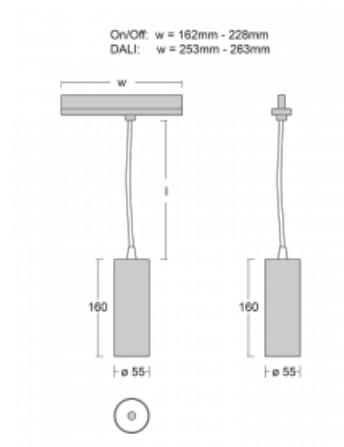

Technical drawing

Type of installation	3 circuit track
Light distribution	Direct
Luminaire shape	Circular
Colour of the luminaires	White
Material	Aluminium
Lifetime	L80/B20 50 000 hours
Warranty	5 years
Description of luminaires	Luminaire 3 circuit track
Dimensions	∅ 55 mm × 160 mm
Weight	0.5 kg
Light source	LED MODUL
Type of optical system	Reflector
Luminous flux*	1650 lm
Colour Temperature	3000 K warm white
Luminous efficacy	83 lm/W
MacAdam Light source	3
Colour rendering index	90