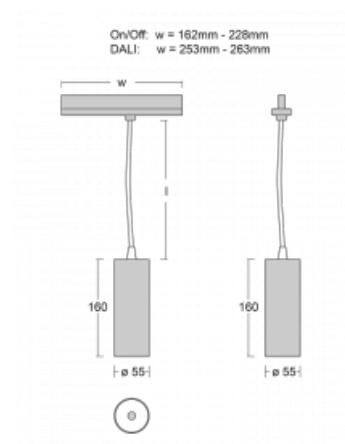

**Technical drawing**

Type of installation	3 circuit track
Light distribution	Direct
Luminaire shape	Circular
Colour of the luminaires	Silver
Material	Aluminium
Lifetime	L80/B20 50 000 hours
Warranty	60 months
Description of luminaires	Luminaire 3 circuit track
Dimensions	ø 55 mm × 160 mm
Weight	0.5 kg
Light source	LED MODUL
Type of optical system	Reflector
Luminous flux	1650 lm ± 10 %
Colour Temperature	3000 K warm white
Luminous efficacy	83 lm/W
MacAdam Light source	3
Colour rendering index	90
Luminaire power input	20 W ± 10 %
Connection of the luminaires	DALI dimmable
Electrical voltage	220-240V
Frequency	50/60Hz