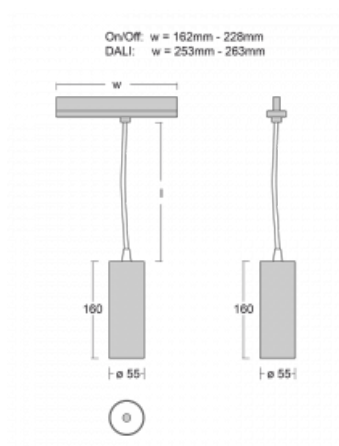

## Technical drawing

Type of installation	3 circuit track
Light distribution	Direct
Luminaire shape	Circular
Colour of the luminaires	Silver
Material	Aluminium
Lifetime	L80/B20 50 000 hours
Warranty	5 years
Description of luminaires	Luminaire 3 circuit track
Dimensions	∅ 55 mm × 160 mm
Weight	0.5 kg
Light source	LED MODUL
Type of optical system	Reflector
Luminous flux*	1650 lm
Colour Temperature	3000 K warm white
Luminous efficacy	83 lm/W
MacAdam Light source	3
Colour rendering index	90