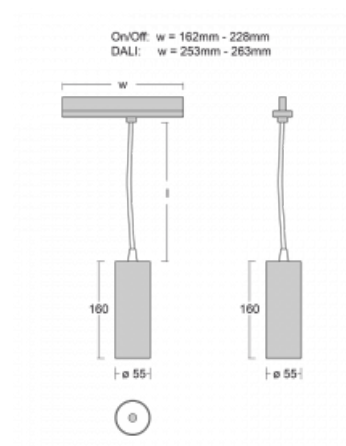

## Technical drawing

Type of installation	3 circuit track
Light distribution	Direct
Luminaire shape	Circular
Colour of the luminaires	Black
Material	Aluminium
Lifetime	L80/B20 50 000 hours
Warranty	60 months
Description of luminaires	Luminaire 3 circuit track
Dimensions	∅ 55 mm × 160 mm
Weight	0.5 kg
Light source	LED MODUL
Type of optical system	Reflector
Luminous flux	1650 lm ± 10 %
Colour Temperature	3000 K warm white
Luminous efficacy	83 lm/W
MacAdam Light source	3
Colour rendering index	90
Luminaire power input	20 W ± 10 %
Connection of the luminaires	DALI dimmable
Electrical voltage	220-240V
Frequency	50/60Hz