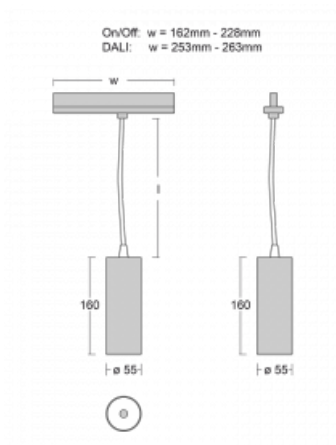

Technical drawing

Type of installation	3 circuit track
Light distribution	Direct
Luminaire shape	Circular
Colour of the luminaires	White
Material	Aluminium
Lifetime	L80/B20 50 000 hours
Warranty	5 years
Description of luminaires	Luminaire 3 circuit track
Dimensions	∅ 55 mm × 160 mm
Weight	0.5 kg
Light source	LED MODUL
Type of optical system	Reflector
Luminous flux*	1250 lm
Colour Temperature	4000 K cool white
Luminous efficacy	92 lm/W
MacAdam Light source	3
Colour rendering index	90