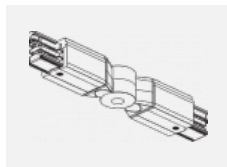

XTS21-3, white
 Straight connector,
 white

XTS24-1, grey
 Adjustable corner
 connector, grey

XTS24-2, black
 Adjustable corner
 connector, black

XTS24-3, white
 Adjustable corner
 connector, white

XTS34-1, grey
 L-feed, grey