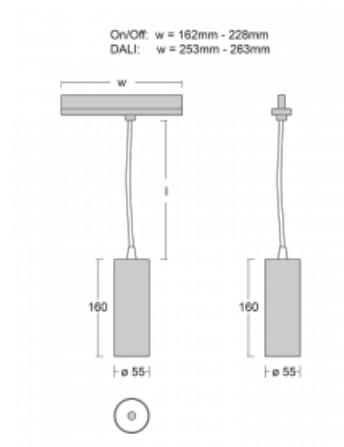

Technical drawing

Type of installation	3 circuit track
Light distribution	Direct
Luminaire shape	Circular
Colour of the luminaires	Silver
Material	Aluminium
Lifetime	L80/B20 50 000 hours
Warranty	5 years
Description of luminaires	Luminaire 3 circuit track
Dimensions	∅ 55 mm × 160 mm
Weight	0.5 kg
Light source	LED MODUL
Type of optical system	Reflector
Luminous flux*	1250 lm
Colour Temperature	4000 K cool white
Luminous efficacy	92 lm/W
MacAdam Light source	3
Colour rendering index	90

Luminaire power input*	13.6 W
Connection of the luminaires	ON/OFF
Electrical voltage	220-240V
Frequency	50/60Hz

 **CE** IP 20

*±10 %

Downloads

Installation instructions

Photos

Accessories

00-00300, N
 wire suspension
 2000mm