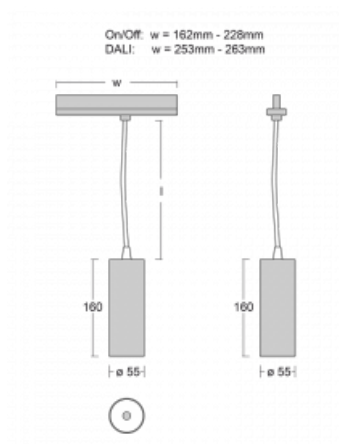

Luminaire

Vali55-T

178-605U-10GDE/940, S

If you are looking for a really decent looking cylindrical track luminaire of small dimensions with a high quality aluminium construction and good light parameters, there is not much to think about – Vali55-T will be just for you. You will use it mainly to illuminate smaller sales areas such as showcases or a specific product. Vali55-T can also illuminate art objects and in some cases they can also be used in households. The luminaires have been fitted with adapters for the 3-phase Global Track from Nordic Aluminium.

Technical drawing

Type of installation	3 circuit track
Light distribution	Direct
Luminaire shape	Circular
Colour of the luminaires	Silver
Material	Aluminium
Lifetime	L80/B20 50 000 hours
Warranty	60 months
Description of luminaires	Luminaire 3 circuit track
Dimensions	∅ 55 mm × 160 mm
Weight	0.5 kg
Light source	LED MODUL
Type of optical system	Reflector
Luminous flux	1250 lm ± 10 %
Colour Temperature	4000 K cool white
Luminous efficacy	92 lm/W
MacAdam Light source	3
Colour rendering index	90
Luminaire power input	13.6 W ± 10 %
Connection of the luminaires	Electronic ballast non-dimmable
Electrical voltage	220-240V
Frequency	50/60Hz