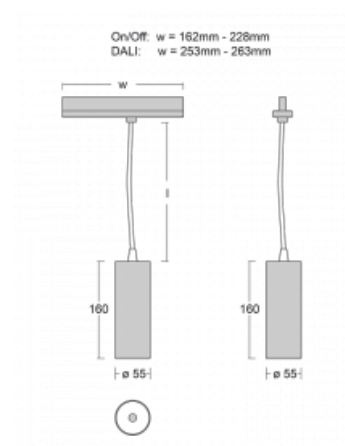

## Technical drawing

Type of installation	3 circuit track
Light distribution	Direct
Luminaire shape	Circular
Colour of the luminaires	Black
Material	Aluminium
Lifetime	L80/B20 50 000 hours
Warranty	60 months
Description of luminaires	Luminaire 3 circuit track
Dimensions	∅ 55 mm × 160 mm
Weight	0.5 kg
Light source	LED MODUL
Type of optical system	Reflector
Luminous flux	1250 lm ± 10 %
Colour Temperature	4000 K cool white
Luminous efficacy	92 lm/W
MacAdam Light source	3
Colour rendering index	90
Luminaire power input	13.6 W ± 10 %
Connection of the luminaires	Electronic ballast non-dimmable
Electrical voltage	220-240V
Frequency	50/60Hz