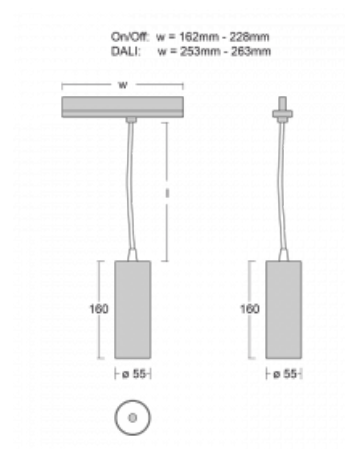

Technical drawing

Type of installation	3 circuit track
Light distribution	Direct
Luminaire shape	Circular
Colour of the luminaires	White
Material	Aluminium
Lifetime	L80/B20 50 000 hours
Warranty	5 years
Description of luminaires	Luminaire 3 circuit track
Dimensions	$\varnothing 55 \text{ mm} \times 160 \text{ mm}$
Weight	0.5 kg
Light source	LED MODUL
Type of optical system	Reflector
Luminous flux*	1200 lm
Colour Temperature	3000 K warm white
Luminous efficacy	88 lm/W
MacAdam Light source	3
Colour rendering index	90