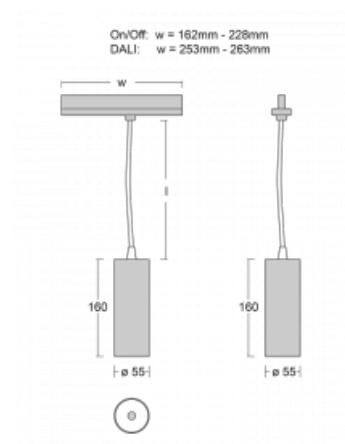

Technical drawing

Type of installation	3 circuit track
Light distribution	Direct
Luminaire shape	Circular
Colour of the luminaires	Silver
Material	Aluminium
Lifetime	L80/B20 50 000 hours
Warranty	5 years
Description of luminaires	Luminaire 3 circuit track
Dimensions	∅ 55 mm × 160 mm
Weight	0.5 kg
Light source	LED MODUL
Type of optical system	Reflector
Luminous flux	1200 lm ± 10 %
Colour Temperature	3000 K warm white
Luminous efficacy	88 lm/W
MacAdam Light source	3
Colour rendering index	90
Luminaire power input	13.6 W ± 10 %
Connection of the luminaires	Electronic ballast non-dimmable
Electrical voltage	220-240V
Frequency	50/60Hz