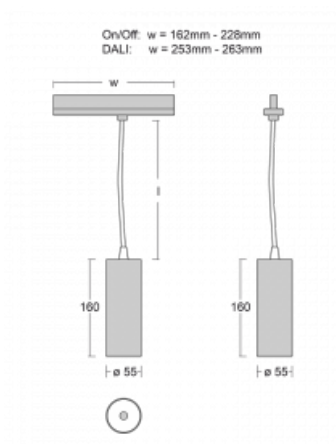

## Technical drawing

Type of installation	3 circuit track
Light distribution	Direct
Luminaire shape	Circular
Colour of the luminaires	Black
Material	Aluminium
Lifetime	L80/B20 50 000 hours
Warranty	5 years
Description of luminaires	Luminaire 3 circuit track
Dimensions	∅ 55 mm × 160 mm
Weight	0.5 kg
Light source	LED MODUL
Type of optical system	Reflector
Luminous flux*	1200 lm
Colour Temperature	3000 K warm white
Luminous efficacy	88 lm/W
MacAdam Light source	3
Colour rendering index	90