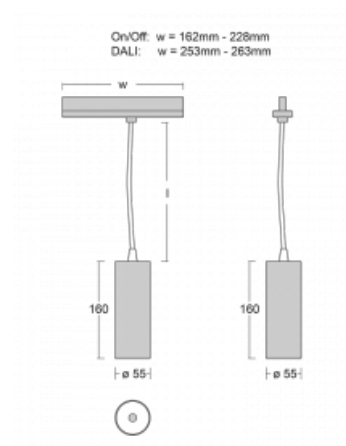

Technical drawing

Type of installation	3 circuit track
Light distribution	Direct
Luminaire shape	Circular
Colour of the luminaires	Black
Material	Aluminium
Lifetime	L80/B20 50 000 hours
Warranty	60 months
Description of luminaires	Luminaire 3 circuit track
Dimensions	∅ 55 mm × 160 mm
Weight	0.5 kg
Light source	LED MODUL
Type of optical system	Reflector
Luminous flux	1200 lm ± 10 %
Colour Temperature	3000 K warm white
Luminous efficacy	88 lm/W
MacAdam Light source	3
Colour rendering index	90
Luminaire power input	13.6 W ± 10 %
Connection of the luminaires	Electronic ballast non-dimmable
Electrical voltage	220-240V
Frequency	50/60Hz