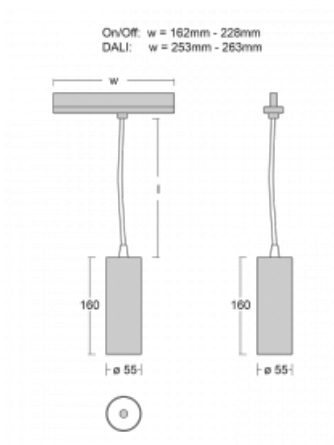

Technical drawing

Type of installation	3 circuit track
Light distribution	Direct
Luminaire shape	Circular
Colour of the luminaires	White
Material	Aluminium
Lifetime	L80/B20 50 000 hours
Warranty	5 years
Description of luminaires	Luminaire 3 circuit track
Dimensions	ø 55 mm × 160 mm
Weight	0.5 kg
Light source	LED MODUL
Type of optical system	Reflector
Luminous flux*	1250 lm
Colour Temperature	4000 K cool white
Luminous efficacy	92 lm/W
MacAdam Light source	3
Colour rendering index	90