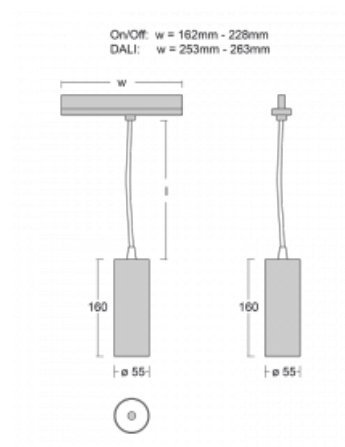

**Technical drawing**

Type of installation	3 circuit track
Light distribution	Direct
Luminaire shape	Circular
Colour of the luminaires	White
Material	Aluminium
Lifetime	L80/B20 50 000 hours
Warranty	60 months
Description of luminaires	Luminaire 3 circuit track
Dimensions	$\varnothing 55 \text{ mm} \times 160 \text{ mm}$
Weight	0.5 kg
Light source	LED MODUL
Type of optical system	Reflector
Luminous flux	1250 lm $\pm 10 \%$
Colour Temperature	4000 K cool white
Luminous efficacy	92 lm/W
MacAdam Light source	3
Colour rendering index	90
Luminaire power input	13.6 W $\pm 10 \%$
Connection of the luminaires	DALI dimmable
Electrical voltage	220-240V
Frequency	50/60Hz