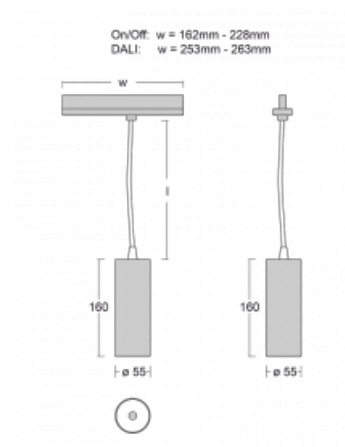

Technical drawing

Type of installation	3 circuit track
Light distribution	Direct
Luminaire shape	Circular
Colour of the luminaires	Silver
Material	Aluminium
Lifetime	L80/B20 50 000 hours
Warranty	5 years
Description of luminaires	Luminaire 3 circuit track
Dimensions	∅ 55 mm × 160 mm
Weight	0.5 kg
Light source	LED MODUL
Type of optical system	Reflector
Luminous flux*	1250 lm
Colour Temperature	4000 K cool white
Luminous efficacy	92 lm/W
MacAdam Light source	3
Colour rendering index	90