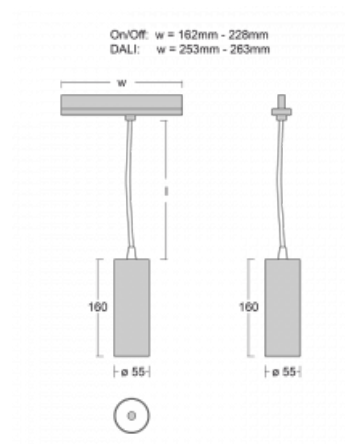

Technical drawing

Type of installation	3 circuit track
Light distribution	Direct
Luminaire shape	Circular
Colour of the luminaires	Silver
Material	Aluminium
Lifetime	L80/B20 50 000 hours
Warranty	5 years
Description of luminaires	Luminaire 3 circuit track
Dimensions	ø 55 mm × 160 mm
Weight	0.5 kg
Light source	LED MODUL
Type of optical system	Reflector
Luminous flux	1250 lm ± 10 %
Colour Temperature	4000 K cool white
Luminous efficacy	92 lm/W
MacAdam Light source	3
Colour rendering index	90
Luminaire power input	13.6 W ± 10 %
Connection of the luminaires	DALI dimmable
Electrical voltage	220-240V
Frequency	50/60Hz