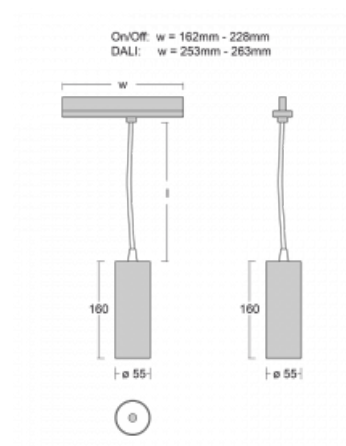

Technical drawing

Type of installation	3 circuit track
Light distribution	Direct
Luminaire shape	Circular
Colour of the luminaires	Black
Material	Aluminium
Lifetime	L80/B20 50 000 hours
Warranty	60 months
Description of luminaires	Luminaire 3 circuit track
Dimensions	∅ 55 mm × 160 mm
Weight	0.5 kg
Light source	LED MODUL
Type of optical system	Reflector
Luminous flux	1250 lm ± 10 %
Colour Temperature	4000 K cool white
Luminous efficacy	92 lm/W
MacAdam Light source	3
Colour rendering index	90
Luminaire power input	13.6 W ± 10 %
Connection of the luminaires	DALI dimmable
Electrical voltage	220-240V
Frequency	50/60Hz