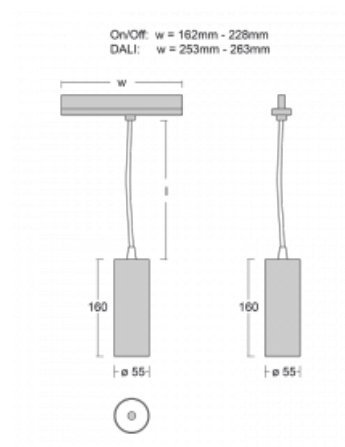

## Technical drawing

Type of installation	3 circuit track
Light distribution	Direct
Luminaire shape	Circular
Colour of the luminaires	Black
Material	Aluminium
Lifetime	L80/B20 50 000 hours
Warranty	5 years
Description of luminaires	Luminaire 3 circuit track
Dimensions	∅ 55 mm × 160 mm
Weight	0.5 kg
Light source	LED MODUL
Type of optical system	Reflector
Luminous flux*	1250 lm
Colour Temperature	4000 K cool white
Luminous efficacy	92 lm/W
MacAdam Light source	3
Colour rendering index	90