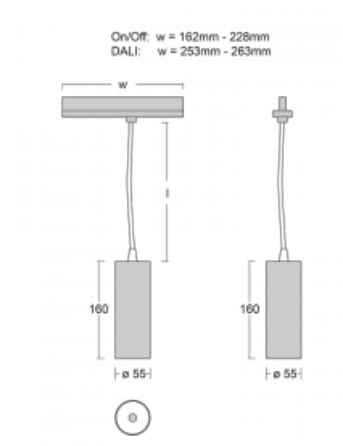

Technical drawing

Type of installation	3 circuit track
Light distribution	Direct
Luminaire shape	Circular
Colour of the luminaires	White
Material	Aluminium
Lifetime	L80/B20 50 000 hours
Warranty	5 years
Description of luminaires	Luminaire 3 circuit track
Dimensions	ø 55 mm × 160 mm
Weight	0.5 kg
Light source	LED MODUL
Type of optical system	Reflector
Luminous flux*	1200 lm
Colour Temperature	3000 K warm white
Luminous efficacy	88 lm/W
MacAdam Light source	3
Colour rendering index	90