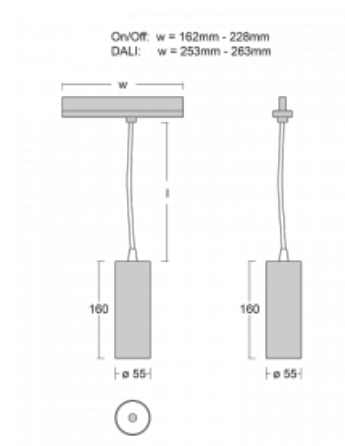

Technical drawing

Type of installation	3 circuit track
Light distribution	Direct
Luminaire shape	Circular
Colour of the luminaires	White
Material	Aluminium
Lifetime	L80/B20 50 000 hours
Warranty	60 months
Description of luminaires	Luminaire 3 circuit track
Dimensions	ø 55 mm × 160 mm
Weight	0.5 kg
Light source	LED MODUL
Type of optical system	Reflector
Luminous flux	1200 lm ± 10 %
Colour Temperature	3000 K warm white
Luminous efficacy	88 lm/W
MacAdam Light source	3
Colour rendering index	90
Luminaire power input	13.6 W ± 10 %
Connection of the luminaires	DALI dimmable
Electrical voltage	220-240V
Frequency	50/60Hz