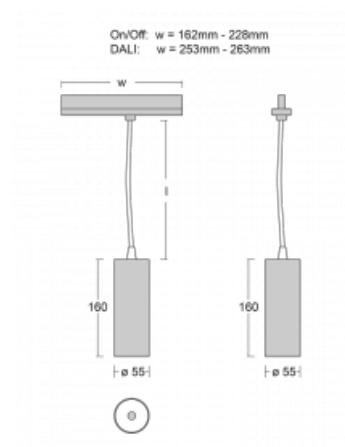

Technical drawing

Type of installation	3 circuit track
Light distribution	Direct
Luminaire shape	Circular
Colour of the luminaires	Silver
Material	Aluminium
Lifetime	L80/B20 50 000 hours
Warranty	5 years
Description of luminaires	Luminaire 3 circuit track
Dimensions	∅ 55 mm × 160 mm
Weight	0.5 kg
Light source	LED MODUL
Type of optical system	Reflector
Luminous flux*	1200 lm
Colour Temperature	3000 K warm white
Luminous efficacy	88 lm/W
MacAdam Light source	3
Colour rendering index	90