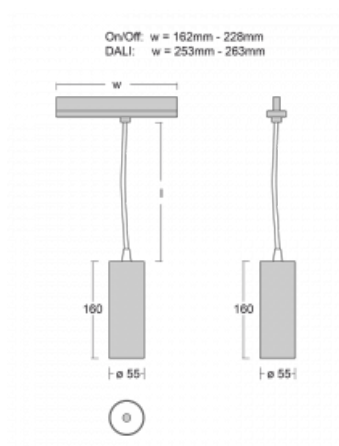

Technical drawing

Type of installation	3 circuit track
Light distribution	Direct
Luminaire shape	Circular
Colour of the luminaires	Silver
Material	Aluminium
Lifetime	L80/B20 50 000 hours
Warranty	60 months
Description of luminaires	Luminaire 3 circuit track
Dimensions	∅ 55 mm × 160 mm
Weight	0.5 kg
Light source	LED MODUL
Type of optical system	Reflector
Luminous flux	1200 lm ± 10 %
Colour Temperature	3000 K warm white
Luminous efficacy	88 lm/W
MacAdam Light source	3
Colour rendering index	90
Luminaire power input	13.6 W ± 10 %
Connection of the luminaires	DALI dimmable
Electrical voltage	220-240V
Frequency	50/60Hz