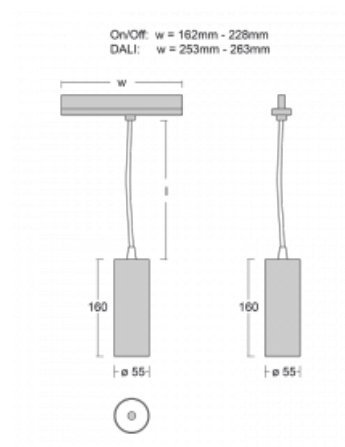

## Technical drawing

Type of installation	3 circuit track
Light distribution	Direct
Luminaire shape	Circular
Colour of the luminaires	Black
Material	Aluminium
Lifetime	L80/B20 50 000 hours
Warranty	60 months
Description of luminaires	Luminaire 3 circuit track
Dimensions	∅ 55 mm × 160 mm
Weight	0.5 kg
Light source	LED MODUL
Type of optical system	Reflector
Luminous flux	1200 lm ± 10 %
Colour Temperature	3000 K warm white
Luminous efficacy	88 lm/W
MacAdam Light source	3
Colour rendering index	90
Luminaire power input	13.6 W ± 10 %
Connection of the luminaires	DALI dimmable
Electrical voltage	220-240V
Frequency	50/60Hz