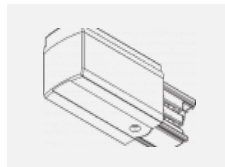

XTSC611-3, white
End feed DALI, white