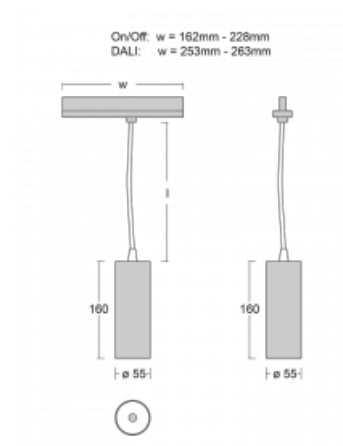

Technical drawing

Type of installation	3 circuit track
Light distribution	Direct
Luminaire shape	Circular
Colour of the luminaires	Black
Material	Aluminium
Lifetime	L80/B20 50 000 hours
Warranty	5 years
Description of luminaires	Luminaire 3 circuit track
Dimensions	∅ 55 mm × 160 mm
Weight	0.5 kg
Light source	LED MODUL
Type of optical system	Reflector
Luminous flux*	1200 lm
Colour Temperature	3000 K warm white
Luminous efficacy	88 lm/W
MacAdam Light source	3
Colour rendering index	90