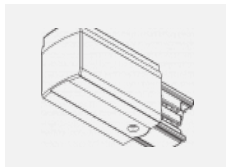

XTSC611-2, black
End feed DALI, black