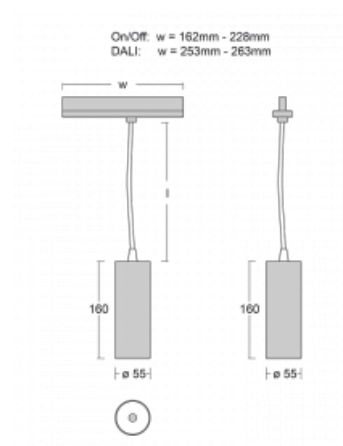

Technical drawing

Type of installation	3 circuit track
Light distribution	Direct
Luminaire shape	Circular
Colour of the luminaires	White
Material	Aluminium
Lifetime	L80/B20 50 000 hours
Warranty	60 months
Description of luminaires	Luminaire 3 circuit track
Dimensions	∅ 55 mm × 160 mm
Weight	0.5 kg
Light source	LED MODUL
Type of optical system	Reflector
Luminous flux	1750 lm ± 10 %
Colour Temperature	4000 K cool white
Luminous efficacy	88 lm/W
MacAdam Light source	3
Colour rendering index	90
Luminaire power input	20 W ± 10 %
Connection of the luminaires	Electronic ballast non-dimmable
Electrical voltage	220-240V
Frequency	50/60Hz