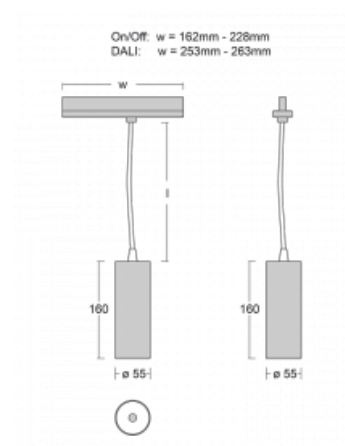

Technical drawing

Type of installation	3 circuit track
Light distribution	Direct
Luminaire shape	Circular
Colour of the luminaires	Silver
Material	Aluminium
Lifetime	L80/B20 50 000 hours
Warranty	60 months
Description of luminaires	Luminaire 3 circuit track
Dimensions	∅ 55 mm × 160 mm
Weight	0.5 kg
Light source	LED MODUL
Type of optical system	Reflector
Luminous flux	1750 lm ± 10 %
Colour Temperature	4000 K cool white
Luminous efficacy	88 lm/W
MacAdam Light source	3
Colour rendering index	90
Luminaire power input	20 W ± 10 %
Connection of the luminaires	Electronic ballast non-dimmable
Electrical voltage	220-240V
Frequency	50/60Hz