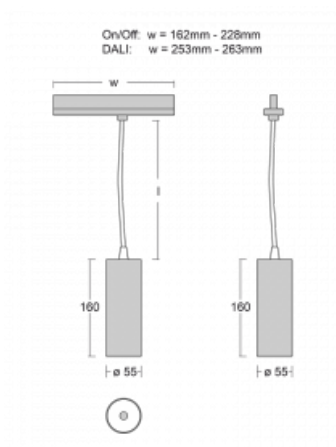

Technical drawing

Type of installation	3 circuit track
Light distribution	Direct
Luminaire shape	Circular
Colour of the luminaires	Silver
Material	Aluminium
Lifetime	L80/B20 50 000 hours
Warranty	5 years
Description of luminaires	Luminaire 3 circuit track
Dimensions	∅ 55 mm × 160 mm
Weight	0.5 kg
Light source	LED MODUL
Type of optical system	Reflector
Luminous flux*	1750 lm
Colour Temperature	4000 K cool white
Luminous efficacy	88 lm/W
MacAdam Light source	3
Colour rendering index	90