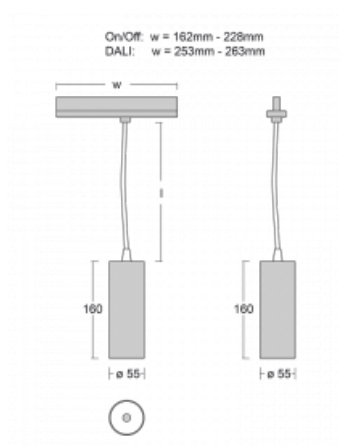

Technical drawing

Type of installation	3 circuit track
Light distribution	Direct
Luminaire shape	Circular
Colour of the luminaires	Black
Material	Aluminium
Lifetime	L80/B20 50 000 hours
Warranty	5 years
Description of luminaires	Luminaire 3 circuit track
Dimensions	ø 55 mm × 160 mm
Weight	0.5 kg
Light source	LED MODUL
Type of optical system	Reflector
Luminous flux*	1750 lm
Colour Temperature	4000 K cool white
Luminous efficacy	88 lm/W
MacAdam Light source	3
Colour rendering index	90