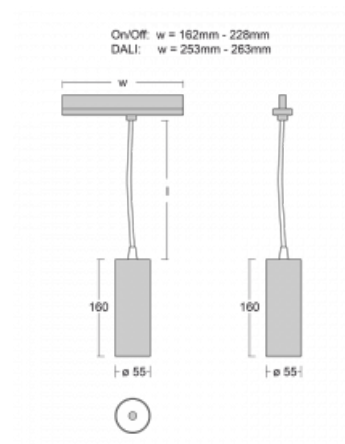

Technical drawing

Type of installation	3 circuit track
Light distribution	Direct
Luminaire shape	Circular
Colour of the luminaires	Black
Material	Aluminium
Lifetime	L80/B20 50 000 hours
Warranty	60 months
Description of luminaires	Luminaire 3 circuit track
Dimensions	∅ 55 mm × 160 mm
Weight	0.5 kg
Light source	LED MODUL
Type of optical system	Reflector
Luminous flux	1750 lm ± 10 %
Colour Temperature	4000 K cool white
Luminous efficacy	88 lm/W
MacAdam Light source	3
Colour rendering index	90
Luminaire power input	20 W ± 10 %
Connection of the luminaires	Electronic ballast non-dimmable
Electrical voltage	220-240V
Frequency	50/60Hz