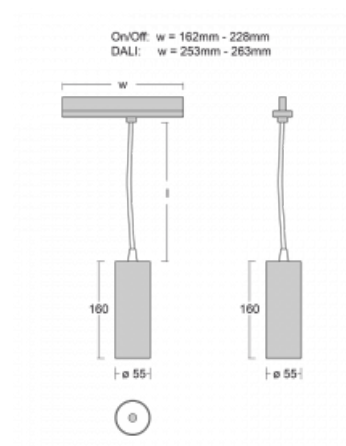

## Technical drawing

Type of installation	3 circuit track
Light distribution	Direct
Luminaire shape	Circular
Colour of the luminaires	White
Material	Aluminium
Lifetime	L80/B20 50 000 hours
Warranty	60 months
Description of luminaires	Luminaire 3 circuit track
Dimensions	ø 55 mm × 160 mm
Weight	0.5 kg
Light source	LED MODUL
Type of optical system	Reflector
Luminous flux	1650 lm ± 10 %
Colour Temperature	3000 K warm white
Luminous efficacy	83 lm/W
MacAdam Light source	3
Colour rendering index	90
Luminaire power input	20 W ± 10 %
Connection of the luminaires	Electronic ballast non-dimmable
Electrical voltage	220-240V
Frequency	50/60Hz