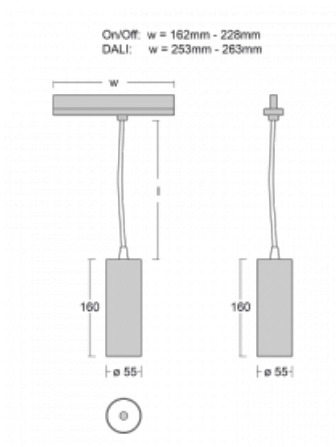

Technical drawing

Type of installation	3 circuit track
Light distribution	Direct
Luminaire shape	Circular
Colour of the luminaires	White
Material	Aluminium
Lifetime	L80/B20 50 000 hours
Warranty	5 years
Description of luminaires	Luminaire 3 circuit track
Dimensions	∅ 55 mm × 160 mm
Weight	0.5 kg
Light source	LED MODUL
Type of optical system	Reflector
Luminous flux*	1650 lm
Colour Temperature	3000 K warm white
Luminous efficacy	83 lm/W
MacAdam Light source	3
Colour rendering index	90