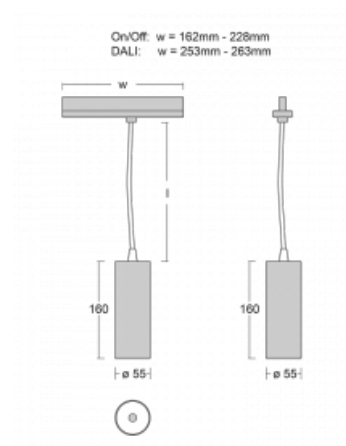

## Technical drawing

Type of installation	3 circuit track
Light distribution	Direct
Luminaire shape	Circular
Colour of the luminaires	Silver
Material	Aluminium
Lifetime	L80/B20 50 000 hours
Warranty	60 months
Description of luminaires	Luminaire 3 circuit track
Dimensions	ø 55 mm × 160 mm
Weight	0.5 kg
Light source	LED MODUL
Type of optical system	Reflector
Luminous flux	1650 lm ± 10 %
Colour Temperature	3000 K warm white
Luminous efficacy	83 lm/W
MacAdam Light source	3
Colour rendering index	90
Luminaire power input	20 W ± 10 %
Connection of the luminaires	Electronic ballast non-dimmable
Electrical voltage	220-240V
Frequency	50/60Hz