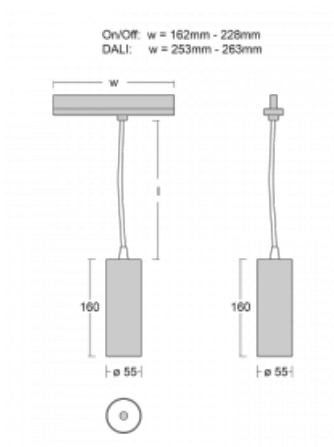

## Technical drawing

Type of installation	3 circuit track
Light distribution	Direct
Luminaire shape	Circular
Colour of the luminaires	Black
Material	Aluminium
Lifetime	L80/B20 50 000 hours
Warranty	5 years
Description of luminaires	Luminaire 3 circuit track
Dimensions	∅ 55 mm × 160 mm
Weight	0.5 kg
Light source	LED MODUL
Type of optical system	Reflector
Luminous flux*	1650 lm
Colour Temperature	3000 K warm white
Luminous efficacy	83 lm/W
MacAdam Light source	3
Colour rendering index	90