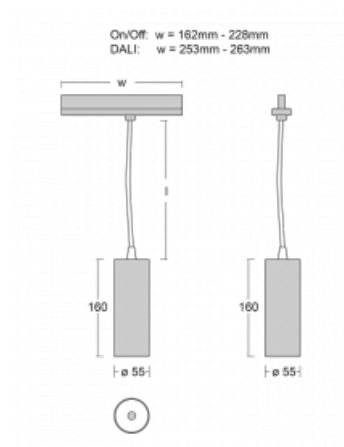

## Technical drawing

Type of installation	3 circuit track
Light distribution	Direct
Luminaire shape	Circular
Colour of the luminaires	White
Material	Aluminium
Lifetime	L80/B20 50 000 hours
Warranty	5 years
Description of luminaires	Luminaire 3 circuit track
Dimensions	∅ 55 mm × 160 mm
Weight	0.5 kg
Light source	LED MODUL
Type of optical system	Reflector
Luminous flux*	1750 lm
Colour Temperature	4000 K cool white
Luminous efficacy	88 lm/W
MacAdam Light source	3
Colour rendering index	90