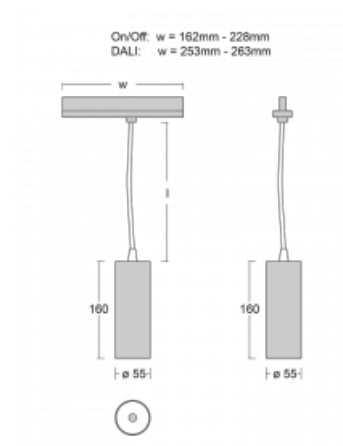

Technical drawing

Type of installation	3 circuit track
Light distribution	Direct
Luminaire shape	Circular
Colour of the luminaires	White
Material	Aluminium
Lifetime	L80/B20 50 000 hours
Warranty	60 months
Description of luminaires	Luminaire 3 circuit track
Dimensions	∅ 55 mm × 160 mm
Weight	0.5 kg
Light source	LED MODUL
Type of optical system	Reflector
Luminous flux	1750 lm ± 10 %
Colour Temperature	4000 K cool white
Luminous efficacy	88 lm/W
MacAdam Light source	3
Colour rendering index	90
Luminaire power input	20 W ± 10 %
Connection of the luminaires	DALI dimmable
Electrical voltage	220-240V
Frequency	50/60Hz