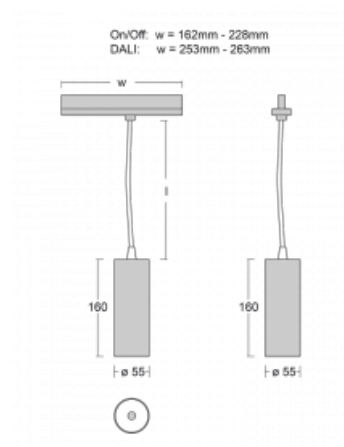

## Technical drawing

|                           |                           |
|---------------------------|---------------------------|
| Type of installation      | 3 circuit track           |
| Light distribution        | Direct                    |
| Luminaire shape           | Circular                  |
| Colour of the luminaires  | Silver                    |
| Material                  | Aluminium                 |
| Lifetime                  | L80/B20 50 000 hours      |
| Warranty                  | 5 years                   |
| Description of luminaires | Luminaire 3 circuit track |
| Dimensions                | ø 55 mm × 160 mm          |
| Weight                    | 0.5 kg                    |
| Light source              | LED MODUL                 |
| Type of optical system    | Reflector                 |
| Luminous flux*            | 1750 lm                   |
| Colour Temperature        | 4000 K cool white         |
| Luminous efficacy         | 88 lm/W                   |
| MacAdam Light source      | 3                         |
| Colour rendering index    | 90                        |