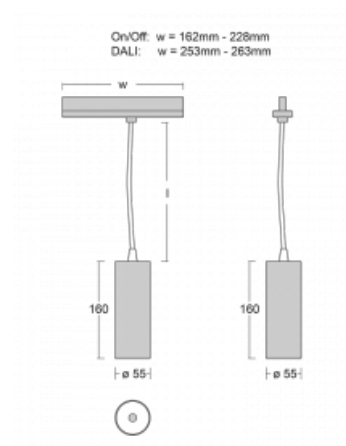

Technical drawing

Type of installation	3 circuit track
Light distribution	Direct
Luminaire shape	Circular
Colour of the luminaires	Silver
Material	Aluminium
Lifetime	L80/B20 50 000 hours
Warranty	60 months
Description of luminaires	Luminaire 3 circuit track
Dimensions	$\varnothing 55 \text{ mm} \times 160 \text{ mm}$
Weight	0.5 kg
Light source	LED MODUL
Type of optical system	Reflector
Luminous flux	1750 lm $\pm 10 \%$
Colour Temperature	4000 K cool white
Luminous efficacy	88 lm/W
MacAdam Light source	3
Colour rendering index	90
Luminaire power input	20 W $\pm 10 \%$
Connection of the luminaires	DALI dimmable
Electrical voltage	220-240V
Frequency	50/60Hz