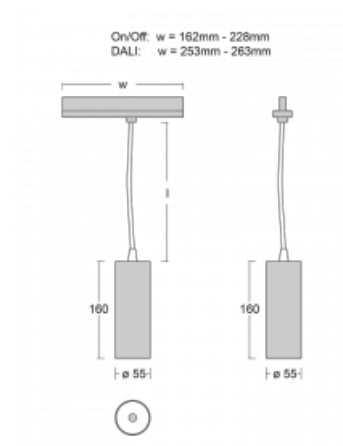

Technical drawing

Type of installation	3 circuit track
Light distribution	Direct
Luminaire shape	Circular
Colour of the luminaires	Black
Material	Aluminium
Lifetime	L80/B20 50 000 hours
Warranty	60 months
Description of luminaires	Luminaire 3 circuit track
Dimensions	∅ 55 mm × 160 mm
Weight	0.5 kg
Light source	LED MODUL
Type of optical system	Reflector
Luminous flux	1750 lm ± 10 %
Colour Temperature	4000 K cool white
Luminous efficacy	88 lm/W
MacAdam Light source	3
Colour rendering index	90
Luminaire power input	20 W ± 10 %
Connection of the luminaires	DALI dimmable
Electrical voltage	220-240V
Frequency	50/60Hz