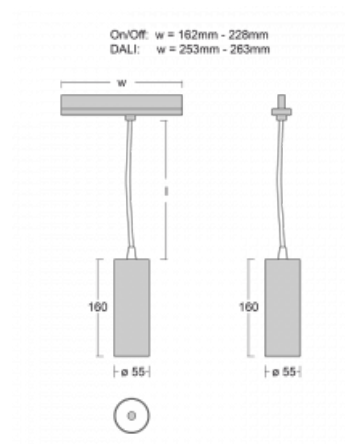

**Technical drawing**

Type of installation	3 circuit track
Light distribution	Direct
Luminaire shape	Circular
Colour of the luminaires	White
Material	Aluminium
Lifetime	L80/B20 50 000 hours
Warranty	60 months
Description of luminaires	Luminaire 3 circuit track
Dimensions	ø 55 mm × 160 mm
Weight	0.5 kg
Light source	LED MODUL
Type of optical system	Reflector
Luminous flux	1650 lm ± 10 %
Colour Temperature	3000 K warm white
Luminous efficacy	83 lm/W
MacAdam Light source	3
Colour rendering index	90
Luminaire power input	20 W ± 10 %
Connection of the luminaires	DALI dimmable
Electrical voltage	220-240V
Frequency	50/60Hz