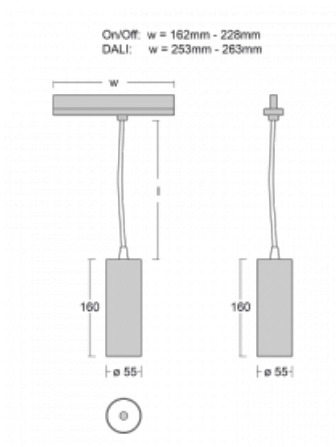

## Technical drawing

Type of installation	3 circuit track
Light distribution	Direct
Luminaire shape	Circular
Colour of the luminaires	White
Material	Aluminium
Lifetime	L80/B20 50 000 hours
Warranty	5 years
Description of luminaires	Luminaire 3 circuit track
Dimensions	∅ 55 mm × 160 mm
Weight	0.5 kg
Light source	LED MODUL
Type of optical system	Reflector
Luminous flux*	1650 lm
Colour Temperature	3000 K warm white
Luminous efficacy	83 lm/W
MacAdam Light source	3
Colour rendering index	90