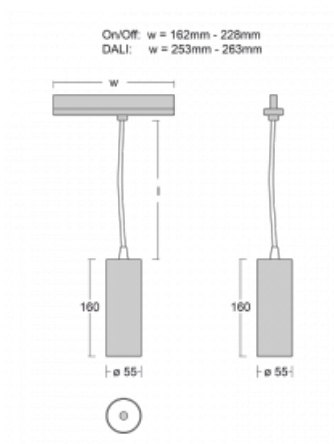

Technical drawing

Type of installation	3 circuit track
Light distribution	Direct
Luminaire shape	Circular
Colour of the luminaires	Silver
Material	Aluminium
Lifetime	L80/B20 50 000 hours
Warranty	5 years
Description of luminaires	Luminaire 3 circuit track
Dimensions	∅ 55 mm × 160 mm
Weight	0.5 kg
Light source	LED MODUL
Type of optical system	Reflector
Luminous flux*	1650 lm
Colour Temperature	3000 K warm white
Luminous efficacy	83 lm/W
MacAdam Light source	3
Colour rendering index	90