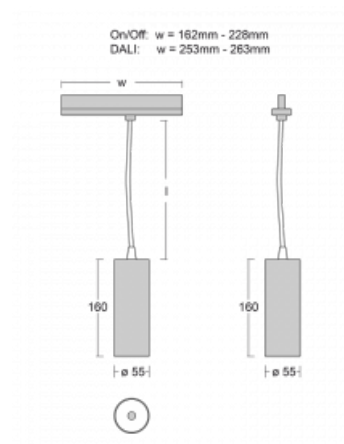

**Technical drawing**

Type of installation	3 circuit track
Light distribution	Direct
Luminaire shape	Circular
Colour of the luminaires	Silver
Material	Aluminium
Lifetime	L80/B20 50 000 hours
Warranty	60 months
Description of luminaires	Luminaire 3 circuit track
Dimensions	ø 55 mm × 160 mm
Weight	0.5 kg
Light source	LED MODUL
Type of optical system	Reflector
Luminous flux	1650 lm ± 10 %
Colour Temperature	3000 K warm white
Luminous efficacy	83 lm/W
MacAdam Light source	3
Colour rendering index	90
Luminaire power input	20 W ± 10 %
Connection of the luminaires	DALI dimmable
Electrical voltage	220-240V
Frequency	50/60Hz