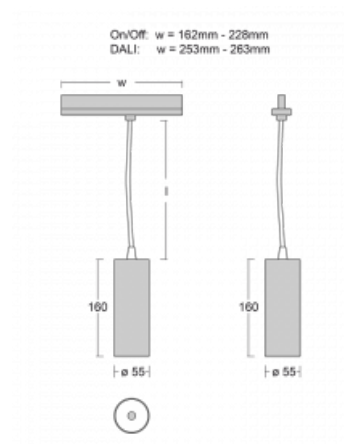

## Technical drawing

Type of installation	3 circuit track
Light distribution	Direct
Luminaire shape	Circular
Colour of the luminaires	Black
Material	Aluminium
Lifetime	L80/B20 50 000 hours
Warranty	60 months
Description of luminaires	Luminaire 3 circuit track
Dimensions	∅ 55 mm × 160 mm
Weight	0.5 kg
Light source	LED MODUL
Type of optical system	Reflector
Luminous flux	1650 lm ± 10 %
Colour Temperature	3000 K warm white
Luminous efficacy	83 lm/W
MacAdam Light source	3
Colour rendering index	90
Luminaire power input	20 W ± 10 %
Connection of the luminaires	DALI dimmable
Electrical voltage	220-240V
Frequency	50/60Hz