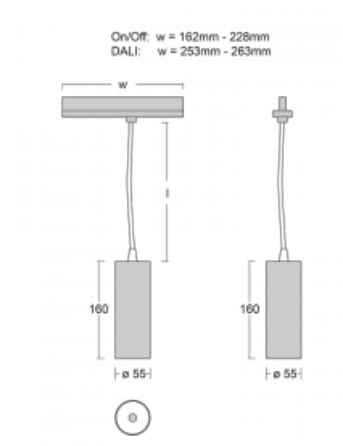

Technical drawing

Type of installation	3 circuit track
Light distribution	Direct
Luminaire shape	Circular
Colour of the luminaires	White
Material	Aluminium
Lifetime	L80/B20 50 000 hours
Warranty	5 years
Description of luminaires	Luminaire 3 circuit track
Dimensions	∅ 55 mm × 160 mm
Weight	0.5 kg
Light source	LED MODUL
Type of optical system	Reflector
Luminous flux*	1250 lm
Colour Temperature	4000 K cool white
Luminous efficacy	92 lm/W
MacAdam Light source	3
Colour rendering index	90