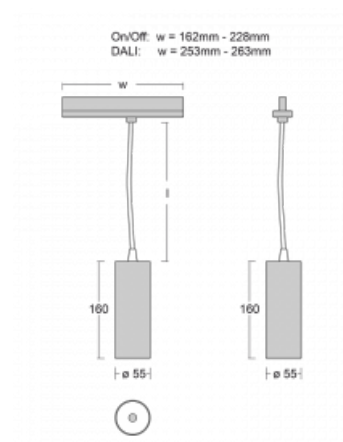

Technical drawing

Type of installation	3 circuit track
Light distribution	Direct
Luminaire shape	Circular
Colour of the luminaires	White
Material	Aluminium
Lifetime	L80/B20 50 000 hours
Warranty	60 months
Description of luminaires	Luminaire 3 circuit track
Dimensions	∅ 55 mm × 160 mm
Weight	0.5 kg
Light source	LED MODUL
Type of optical system	Reflector
Luminous flux	1250 lm ± 10 %
Colour Temperature	4000 K cool white
Luminous efficacy	92 lm/W
MacAdam Light source	3
Colour rendering index	90
Luminaire power input	13.6 W ± 10 %
Connection of the luminaires	Electronic ballast non-dimmable
Electrical voltage	220-240V
Frequency	50/60Hz