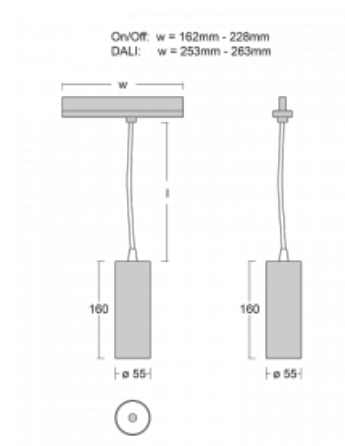

## Technical drawing

Type of installation	3 circuit track
Light distribution	Direct
Luminaire shape	Circular
Colour of the luminaires	Silver
Material	Aluminium
Lifetime	L80/B20 50 000 hours
Warranty	60 months
Description of luminaires	Luminaire 3 circuit track
Dimensions	∅ 55 mm × 160 mm
Weight	0.5 kg
Light source	LED MODUL
Type of optical system	Reflector
Luminous flux	1250 lm ± 10 %
Colour Temperature	4000 K cool white
Luminous efficacy	92 lm/W
MacAdam Light source	3
Colour rendering index	90
Luminaire power input	13.6 W ± 10 %
Connection of the luminaires	Electronic ballast non-dimmable
Electrical voltage	220-240V
Frequency	50/60Hz