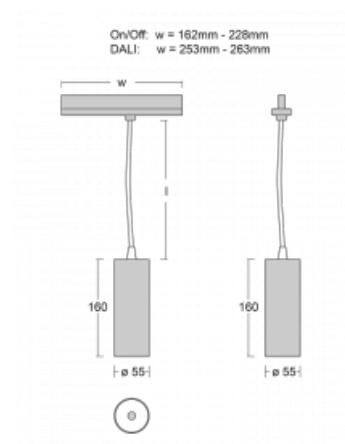

## Technical drawing

Type of installation	3 circuit track
Light distribution	Direct
Luminaire shape	Circular
Colour of the luminaires	Black
Material	Aluminium
Lifetime	L80/B20 50 000 hours
Warranty	60 months
Description of luminaires	Luminaire 3 circuit track
Dimensions	∅ 55 mm × 160 mm
Weight	0.5 kg
Light source	LED MODUL
Type of optical system	Reflector
Luminous flux	1250 lm ± 10 %
Colour Temperature	4000 K cool white
Luminous efficacy	92 lm/W
MacAdam Light source	3
Colour rendering index	90
Luminaire power input	13.6 W ± 10 %
Connection of the luminaires	Electronic ballast non-dimmable
Electrical voltage	220-240V
Frequency	50/60Hz