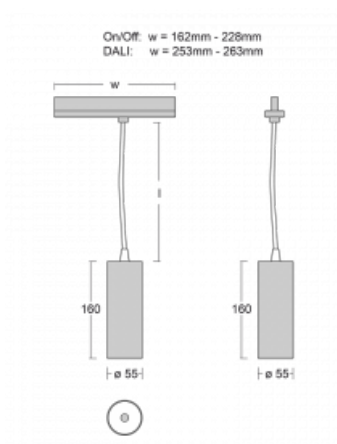

Technical drawing

Type of installation	3 circuit track
Light distribution	Direct
Luminaire shape	Circular
Colour of the luminaires	White
Material	Aluminium
Lifetime	L80/B20 50 000 hours
Warranty	60 months
Description of luminaires	Luminaire 3 circuit track
Dimensions	ø 55 mm × 160 mm
Weight	0.5 kg
Light source	LED MODUL
Type of optical system	Reflector
Luminous flux	1200 lm ± 10 %
Colour Temperature	3000 K warm white
Luminous efficacy	88 lm/W
MacAdam Light source	3
Colour rendering index	90
Luminaire power input	13.6 W ± 10 %
Connection of the luminaires	Electronic ballast non-dimmable
Electrical voltage	220-240V
Frequency	50/60Hz