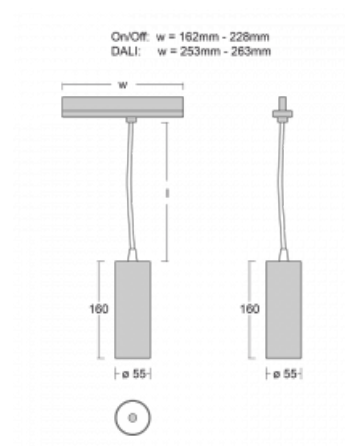

## Technical drawing

Type of installation	3 circuit track
Light distribution	Direct
Luminaire shape	Circular
Colour of the luminaires	Silver
Material	Aluminium
Lifetime	L80/B20 50 000 hours
Warranty	60 months
Description of luminaires	Luminaire 3 circuit track
Dimensions	ø 55 mm × 160 mm
Weight	0.5 kg
Light source	LED MODUL
Type of optical system	Reflector
Luminous flux	1200 lm ± 10 %
Colour Temperature	3000 K warm white
Luminous efficacy	88 lm/W
MacAdam Light source	3
Colour rendering index	90
Luminaire power input	13.6 W ± 10 %
Connection of the luminaires	Electronic ballast non-dimmable
Electrical voltage	220-240V
Frequency	50/60Hz