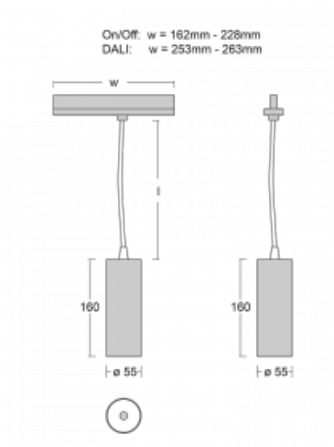

Technical drawing

Type of installation	3 circuit track
Light distribution	Direct
Luminaire shape	Circular
Colour of the luminaires	Silver
Material	Aluminium
Lifetime	L80/B20 50 000 hours
Warranty	5 years
Description of luminaires	Luminaire 3 circuit track
Dimensions	∅ 55 mm × 160 mm
Weight	0.5 kg
Light source	LED MODUL
Type of optical system	Reflector
Luminous flux*	1200 lm
Colour Temperature	3000 K warm white
Luminous efficacy	88 lm/W
MacAdam Light source	3
Colour rendering index	90