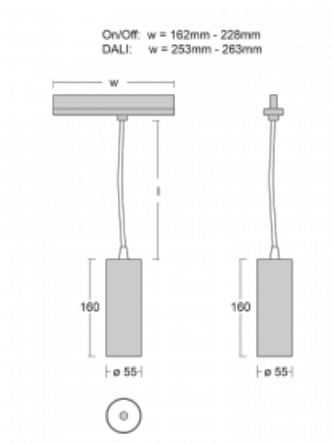

## Technical drawing

Type of installation	3 circuit track
Light distribution	Direct
Luminaire shape	Circular
Colour of the luminaires	Black
Material	Aluminium
Lifetime	L80/B20 50 000 hours
Warranty	5 years
Description of luminaires	Luminaire 3 circuit track
Dimensions	∅ 55 mm × 160 mm
Weight	0.5 kg
Light source	LED MODUL
Type of optical system	Reflector
Luminous flux*	1200 lm
Colour Temperature	3000 K warm white
Luminous efficacy	88 lm/W
MacAdam Light source	3
Colour rendering index	90