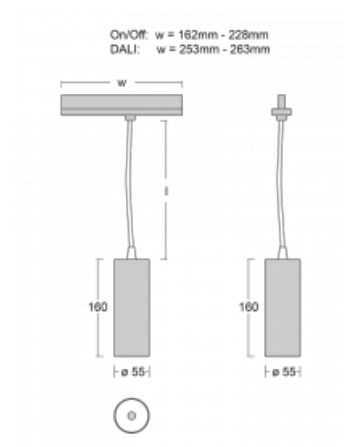

Technical drawing

Type of installation	3 circuit track
Light distribution	Direct
Luminaire shape	Circular
Colour of the luminaires	White
Material	Aluminium
Lifetime	L80/B20 50 000 hours
Warranty	5 years
Description of luminaires	Luminaire 3 circuit track
Dimensions	∅ 55 mm × 160 mm
Weight	0.5 kg
Light source	LED MODUL
Type of optical system	Reflector
Luminous flux*	1250 lm
Colour Temperature	4000 K cool white
Luminous efficacy	92 lm/W
MacAdam Light source	3
Colour rendering index	90