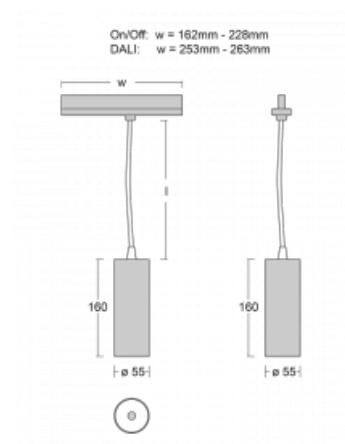

Technical drawing

Type of installation	3 circuit track
Light distribution	Direct
Luminaire shape	Circular
Colour of the luminaires	White
Material	Aluminium
Lifetime	L80/B20 50 000 hours
Warranty	60 months
Description of luminaires	Luminaire 3 circuit track
Dimensions	∅ 55 mm × 160 mm
Weight	0.5 kg
Light source	LED MODUL
Type of optical system	Reflector
Luminous flux	1250 lm ± 10 %
Colour Temperature	4000 K cool white
Luminous efficacy	92 lm/W
MacAdam Light source	3
Colour rendering index	90
Luminaire power input	13.6 W ± 10 %
Connection of the luminaires	DALI dimmable
Electrical voltage	220-240V
Frequency	50/60Hz