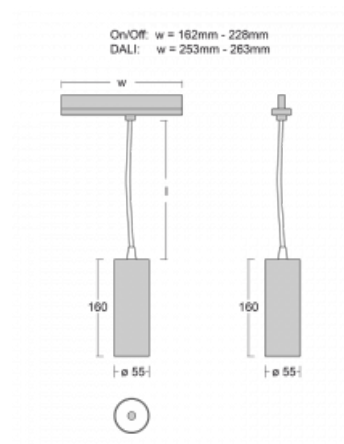

Technical drawing

Type of installation	3 circuit track
Light distribution	Direct
Luminaire shape	Circular
Colour of the luminaires	Silver
Material	Aluminium
Lifetime	L80/B20 50 000 hours
Warranty	60 months
Description of luminaires	Luminaire 3 circuit track
Dimensions	∅ 55 mm × 160 mm
Weight	0.5 kg
Light source	LED MODUL
Type of optical system	Reflector
Luminous flux	1250 lm ± 10 %
Colour Temperature	4000 K cool white
Luminous efficacy	92 lm/W
MacAdam Light source	3
Colour rendering index	90
Luminaire power input	13.6 W ± 10 %
Connection of the luminaires	DALI dimmable
Electrical voltage	220-240V
Frequency	50/60Hz