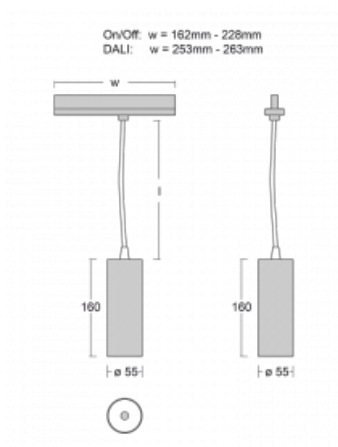

Technical drawing

Type of installation	3 circuit track
Light distribution	Direct
Luminaire shape	Circular
Colour of the luminaires	Silver
Material	Aluminium
Lifetime	L80/B20 50 000 hours
Warranty	5 years
Description of luminaires	Luminaire 3 circuit track
Dimensions	∅ 55 mm × 160 mm
Weight	0.5 kg
Light source	LED MODUL
Type of optical system	Reflector
Luminous flux*	1250 lm
Colour Temperature	4000 K cool white
Luminous efficacy	92 lm/W
MacAdam Light source	3
Colour rendering index	90