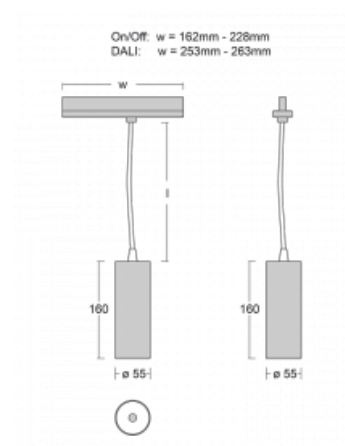

## Technical drawing

Type of installation	3 circuit track
Light distribution	Direct
Luminaire shape	Circular
Colour of the luminaires	Black
Material	Aluminium
Lifetime	L80/B20 50 000 hours
Warranty	5 years
Description of luminaires	Luminaire 3 circuit track
Dimensions	∅ 55 mm × 160 mm
Weight	0.5 kg
Light source	LED MODUL
Type of optical system	Reflector
Luminous flux*	1250 lm
Colour Temperature	4000 K cool white
Luminous efficacy	92 lm/W
MacAdam Light source	3
Colour rendering index	90