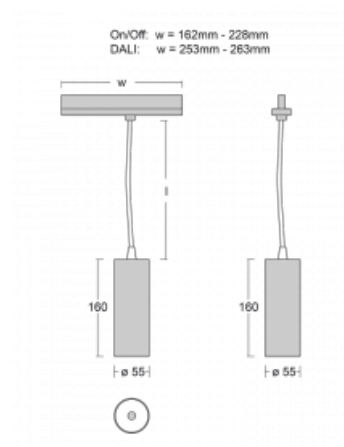

Technical drawing

Type of installation	3 circuit track
Light distribution	Direct
Luminaire shape	Circular
Colour of the luminaires	White
Material	Aluminium
Lifetime	L80/B20 50 000 hours
Warranty	60 months
Description of luminaires	Luminaire 3 circuit track
Dimensions	ø 55 mm × 160 mm
Weight	0.5 kg
Light source	LED MODUL
Type of optical system	Reflector
Luminous flux	1200 lm ± 10 %
Colour Temperature	3000 K warm white
Luminous efficacy	88 lm/W
MacAdam Light source	3
Colour rendering index	90
Luminaire power input	13.6 W ± 10 %
Connection of the luminaires	DALI dimmable
Electrical voltage	220-240V
Frequency	50/60Hz