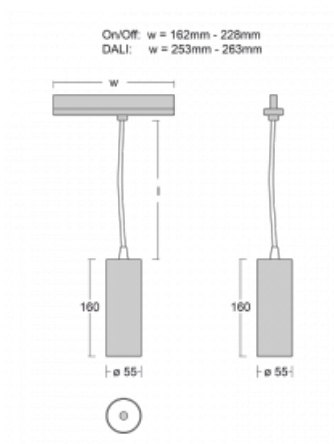

Technical drawing

Type of installation	3 circuit track
Light distribution	Direct
Luminaire shape	Circular
Colour of the luminaires	Silver
Material	Aluminium
Lifetime	L80/B20 50 000 hours
Warranty	5 years
Description of luminaires	Luminaire 3 circuit track
Dimensions	∅ 55 mm × 160 mm
Weight	0.5 kg
Light source	LED MODUL
Type of optical system	Reflector
Luminous flux*	1200 lm
Colour Temperature	3000 K warm white
Luminous efficacy	88 lm/W
MacAdam Light source	3
Colour rendering index	90