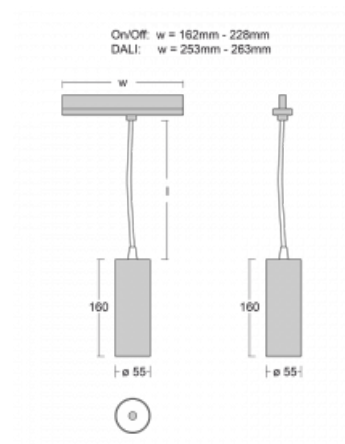

Technical drawing

Type of installation	3 circuit track
Light distribution	Direct
Luminaire shape	Circular
Colour of the luminaires	Silver
Material	Aluminium
Lifetime	L80/B20 50 000 hours
Warranty	5 years
Description of luminaires	Luminaire 3 circuit track
Dimensions	ø 55 mm × 160 mm
Weight	0.5 kg
Light source	LED MODUL
Type of optical system	Reflector
Luminous flux	1200 lm ± 10 %
Colour Temperature	3000 K warm white
Luminous efficacy	88 lm/W
MacAdam Light source	3
Colour rendering index	90
Luminaire power input	13.6 W ± 10 %
Connection of the luminaires	DALI dimmable
Electrical voltage	220-240V
Frequency	50/60Hz