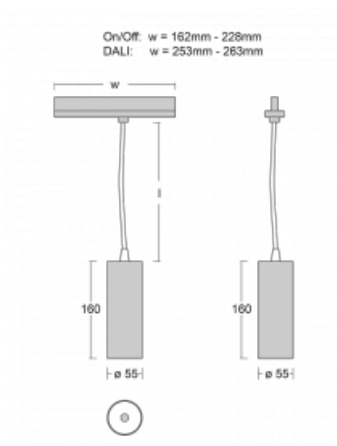

Technical drawing

Type of installation	3 circuit track
Light distribution	Direct
Luminaire shape	Circular
Colour of the luminaires	Black
Material	Aluminium
Lifetime	L80/B20 50 000 hours
Warranty	5 years
Description of luminaires	Luminaire 3 circuit track
Dimensions	∅ 55 mm × 160 mm
Weight	0.5 kg
Light source	LED MODUL
Type of optical system	Reflector
Luminous flux*	1200 lm
Colour Temperature	3000 K warm white
Luminous efficacy	88 lm/W
MacAdam Light source	3
Colour rendering index	90