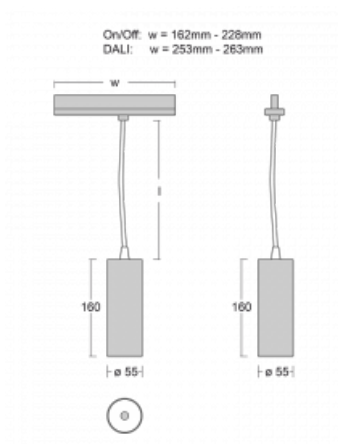

## Technical drawing

Type of installation	3 circuit track
Light distribution	Direct
Luminaire shape	Circular
Colour of the luminaires	Black
Material	Aluminium
Lifetime	L80/B20 50 000 hours
Warranty	60 months
Description of luminaires	Luminaire 3 circuit track
Dimensions	ø 55 mm × 160 mm
Weight	0.5 kg
Light source	LED MODUL
Type of optical system	Reflector
Luminous flux	1200 lm ± 10 %
Colour Temperature	3000 K warm white
Luminous efficacy	88 lm/W
MacAdam Light source	3
Colour rendering index	90
Luminaire power input	13.6 W ± 10 %
Connection of the luminaires	DALI dimmable
Electrical voltage	220-240V
Frequency	50/60Hz