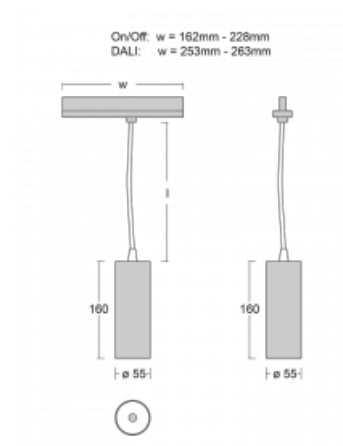

## Technical drawing

Type of installation	3 circuit track
Light distribution	Direct
Luminaire shape	Circular
Colour of the luminaires	White
Material	Aluminium
Lifetime	L80/B20 50 000 hours
Warranty	60 months
Description of luminaires	Luminaire 3 circuit track
Dimensions	∅ 55 mm × 160 mm
Weight	0.5 kg
Light source	LED MODUL
Type of optical system	Reflector
Luminous flux	1750 lm ± 10 %
Colour Temperature	4000 K cool white
Luminous efficacy	88 lm/W
MacAdam Light source	3
Colour rendering index	90
Luminaire power input	20 W ± 10 %
Connection of the luminaires	Electronic ballast non-dimmable
Electrical voltage	220-240V
Frequency	50/60Hz