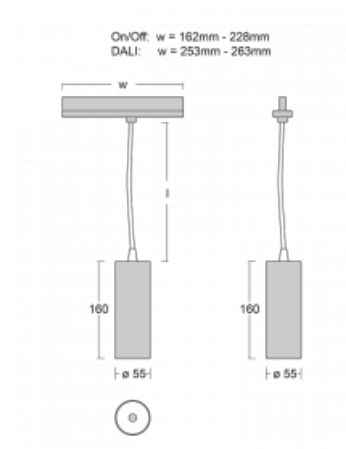

Technical drawing

Type of installation	3 circuit track
Light distribution	Direct
Luminaire shape	Circular
Colour of the luminaires	White
Material	Aluminium
Lifetime	L80/B20 50 000 hours
Warranty	5 years
Description of luminaires	Luminaire 3 circuit track
Dimensions	∅ 55 mm × 160 mm
Weight	0.5 kg
Light source	LED MODUL
Type of optical system	Reflector
Luminous flux*	1750 lm
Colour Temperature	4000 K cool white
Luminous efficacy	88 lm/W
MacAdam Light source	3
Colour rendering index	90