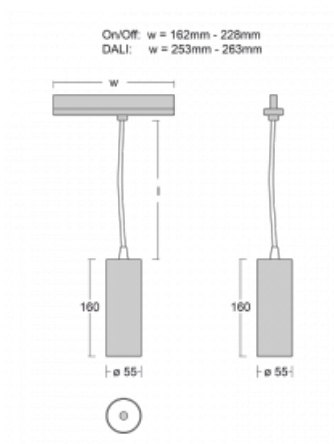

## Technical drawing

Type of installation	3 circuit track
Light distribution	Direct
Luminaire shape	Circular
Colour of the luminaires	Silver
Material	Aluminium
Lifetime	L80/B20 50 000 hours
Warranty	5 years
Description of luminaires	Luminaire 3 circuit track
Dimensions	∅ 55 mm × 160 mm
Weight	0.5 kg
Light source	LED MODUL
Type of optical system	Reflector
Luminous flux*	1750 lm
Colour Temperature	4000 K cool white
Luminous efficacy	88 lm/W
MacAdam Light source	3
Colour rendering index	90