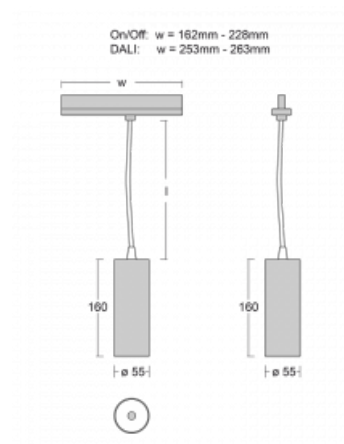

Technical drawing

Type of installation	3 circuit track
Light distribution	Direct
Luminaire shape	Circular
Colour of the luminaires	Silver
Material	Aluminium
Lifetime	L80/B20 50 000 hours
Warranty	60 months
Description of luminaires	Luminaire 3 circuit track
Dimensions	∅ 55 mm × 160 mm
Weight	0.5 kg
Light source	LED MODUL
Type of optical system	Reflector
Luminous flux	1750 lm ± 10 %
Colour Temperature	4000 K cool white
Luminous efficacy	88 lm/W
MacAdam Light source	3
Colour rendering index	90
Luminaire power input	20 W ± 10 %
Connection of the luminaires	Electronic ballast non-dimmable
Electrical voltage	220-240V
Frequency	50/60Hz