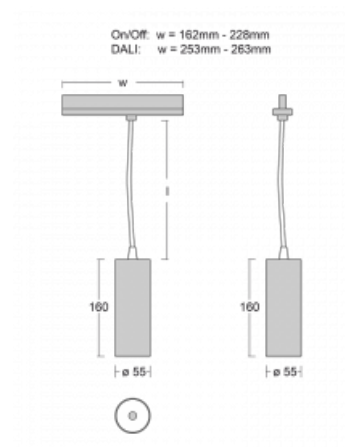

Technical drawing

Type of installation	3 circuit track
Light distribution	Direct
Luminaire shape	Circular
Colour of the luminaires	Black
Material	Aluminium
Lifetime	L80/B20 50 000 hours
Warranty	5 years
Description of luminaires	Luminaire 3 circuit track
Dimensions	∅ 55 mm × 160 mm
Weight	0.5 kg
Light source	LED MODUL
Type of optical system	Reflector
Luminous flux*	1750 lm
Colour Temperature	4000 K cool white
Luminous efficacy	88 lm/W
MacAdam Light source	3
Colour rendering index	90