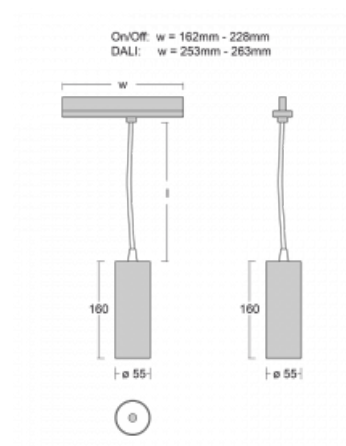

Technical drawing

Type of installation	3 circuit track
Light distribution	Direct
Luminaire shape	Circular
Colour of the luminaires	Black
Material	Aluminium
Lifetime	L80/B20 50 000 hours
Warranty	60 months
Description of luminaires	Luminaire 3 circuit track
Dimensions	∅ 55 mm × 160 mm
Weight	0.5 kg
Light source	LED MODUL
Type of optical system	Reflector
Luminous flux	1750 lm ± 10 %
Colour Temperature	4000 K cool white
Luminous efficacy	88 lm/W
MacAdam Light source	3
Colour rendering index	90
Luminaire power input	20 W ± 10 %
Connection of the luminaires	Electronic ballast non-dimmable
Electrical voltage	220-240V
Frequency	50/60Hz