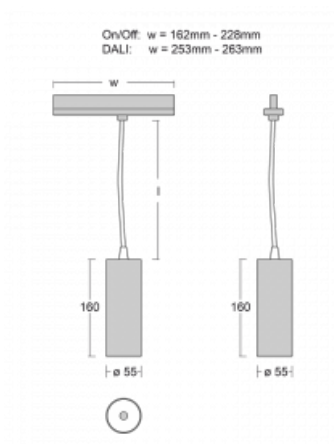

## Technical drawing

Type of installation	3 circuit track
Light distribution	Direct
Luminaire shape	Circular
Colour of the luminaires	White
Material	Aluminium
Lifetime	L80/B20 50 000 hours
Warranty	5 years
Description of luminaires	Luminaire 3 circuit track
Dimensions	∅ 55 mm × 160 mm
Weight	0.5 kg
Light source	LED MODUL
Type of optical system	Reflector
Luminous flux*	1650 lm
Colour Temperature	3000 K warm white
Luminous efficacy	83 lm/W
MacAdam Light source	3
Colour rendering index	90