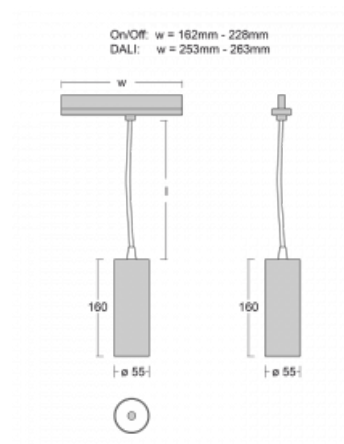

## Technical drawing

Type of installation	3 circuit track
Light distribution	Direct
Luminaire shape	Circular
Colour of the luminaires	White
Material	Aluminium
Lifetime	L80/B20 50 000 hours
Warranty	60 months
Description of luminaires	Luminaire 3 circuit track
Dimensions	∅ 55 mm × 160 mm
Weight	0.5 kg
Light source	LED MODUL
Type of optical system	Reflector
Luminous flux	1650 lm ± 10 %
Colour Temperature	3000 K warm white
Luminous efficacy	83 lm/W
MacAdam Light source	3
Colour rendering index	90
Luminaire power input	20 W ± 10 %
Connection of the luminaires	Electronic ballast non-dimmable
Electrical voltage	220-240V
Frequency	50/60Hz