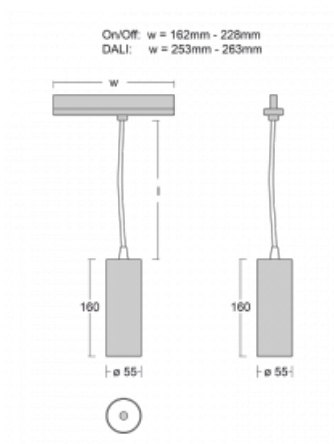

## Technical drawing

Type of installation	3 circuit track
Light distribution	Direct
Luminaire shape	Circular
Colour of the luminaires	Silver
Material	Aluminium
Lifetime	L80/B20 50 000 hours
Warranty	5 years
Description of luminaires	Luminaire 3 circuit track
Dimensions	∅ 55 mm × 160 mm
Weight	0.5 kg
Light source	LED MODUL
Type of optical system	Reflector
Luminous flux*	1650 lm
Colour Temperature	3000 K warm white
Luminous efficacy	83 lm/W
MacAdam Light source	3
Colour rendering index	90