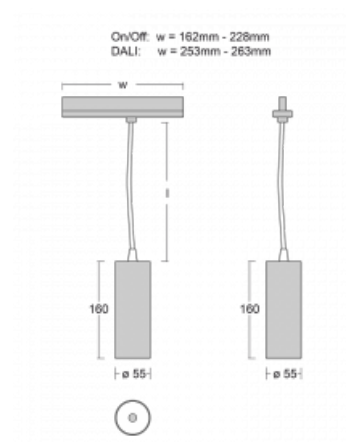

Technical drawing

Type of installation	3 circuit track
Light distribution	Direct
Luminaire shape	Circular
Colour of the luminaires	Silver
Material	Aluminium
Lifetime	L80/B20 50 000 hours
Warranty	60 months
Description of luminaires	Luminaire 3 circuit track
Dimensions	∅ 55 mm × 160 mm
Weight	0.5 kg
Light source	LED MODUL
Type of optical system	Reflector
Luminous flux	1650 lm ± 10 %
Colour Temperature	3000 K warm white
Luminous efficacy	83 lm/W
MacAdam Light source	3
Colour rendering index	90
Luminaire power input	20 W ± 10 %
Connection of the luminaires	Electronic ballast non-dimmable
Electrical voltage	220-240V
Frequency	50/60Hz