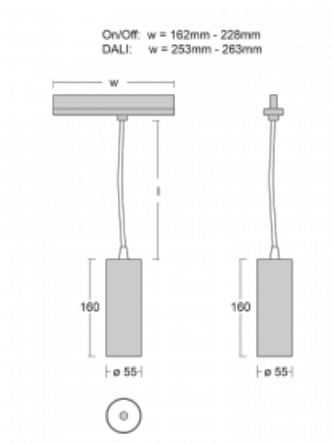

Technical drawing

Type of installation	3 circuit track
Light distribution	Direct
Luminaire shape	Circular
Colour of the luminaires	Black
Material	Aluminium
Lifetime	L80/B20 50 000 hours
Warranty	5 years
Description of luminaires	Luminaire 3 circuit track
Dimensions	ø 55 mm × 160 mm
Weight	0.5 kg
Light source	LED MODUL
Type of optical system	Reflector
Luminous flux*	1650 lm
Colour Temperature	3000 K warm white
Luminous efficacy	83 lm/W
MacAdam Light source	3
Colour rendering index	90