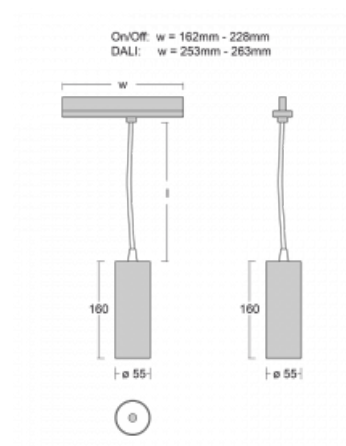

Technical drawing

Type of installation	3 circuit track
Light distribution	Direct
Luminaire shape	Circular
Colour of the luminaires	White
Material	Aluminium
Lifetime	L80/B20 50 000 hours
Warranty	60 months
Description of luminaires	Luminaire 3 circuit track
Dimensions	ø 55 mm × 160 mm
Weight	0.5 kg
Light source	LED MODUL
Type of optical system	Reflector
Luminous flux	1750 lm ± 10 %
Colour Temperature	4000 K cool white
Luminous efficacy	88 lm/W
MacAdam Light source	3
Colour rendering index	90
Luminaire power input	20 W ± 10 %
Connection of the luminaires	DALI dimmable
Electrical voltage	220-240V
Frequency	50/60Hz