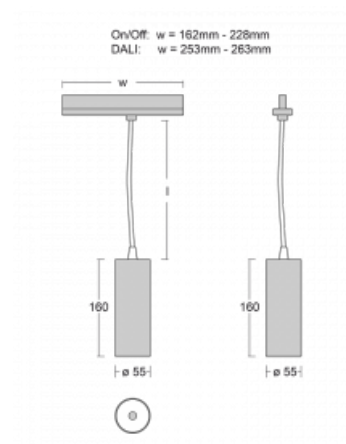

Technical drawing

Type of installation	3 circuit track
Light distribution	Direct
Luminaire shape	Circular
Colour of the luminaires	Silver
Material	Aluminium
Lifetime	L80/B20 50 000 hours
Warranty	60 months
Description of luminaires	Luminaire 3 circuit track
Dimensions	∅ 55 mm × 160 mm
Weight	0.5 kg
Light source	LED MODUL
Type of optical system	Reflector
Luminous flux	1750 lm ± 10 %
Colour Temperature	4000 K cool white
Luminous efficacy	88 lm/W
MacAdam Light source	3
Colour rendering index	90
Luminaire power input	20 W ± 10 %
Connection of the luminaires	DALI dimmable
Electrical voltage	220-240V
Frequency	50/60Hz